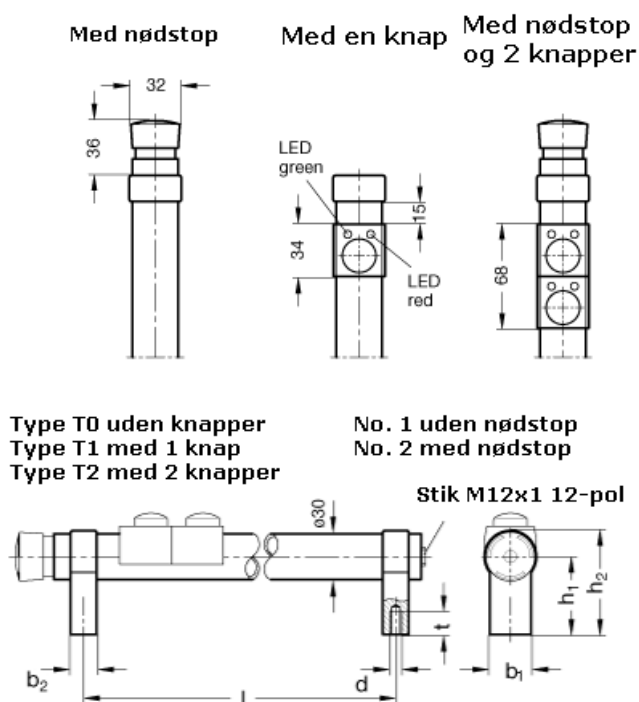

Article number: 201023030002

Description: E+G Tubular handles with switches
GN 331-300-EL-T0-2

Measures

$b_1 = 27$
 $b_2 = 17$
 $d = M 8$
 $h_1 = 51$
 $h_2 = 68$
 $l = 300$
 $t = 15$